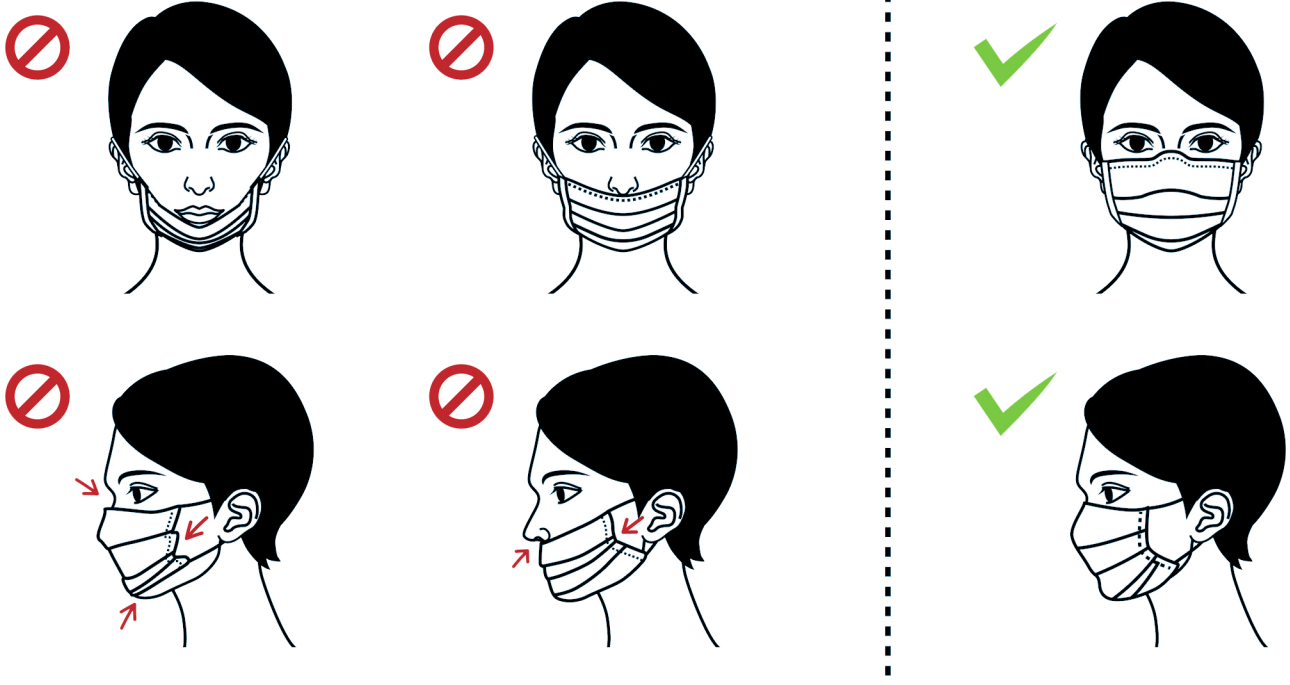

# Cleanroom or a store - How to wear a face mask correctly.

1. Place the loops over each ear.
2. Pull the mask up and down to spread out.
3. Press the metal nose piece over the nose to form a seal.
4. Nose and chin are covered.